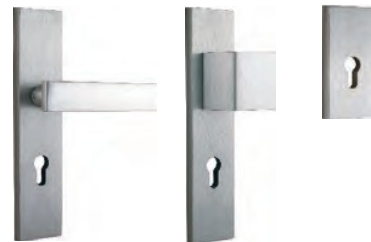

HANDLES FOR THE ENTRANCE DOOR

■ MIRO

Metal handle (72)

Brushed nickel

Black

NEW

■ PORTA AGATE (I EUROPEAN CLASS)

Metal handle (72)

Silver

Brown

■ PORTA AGATE PLUS (I EUROPEAN CLASS)

Metal handle (72)

Inox

■ PORTA OPAL (II EUROPEAN CLASS)

Metal handle (72)

Titanium

Inox

■ PORTA OPAL PLUS (II EUROPEAN CLASS)

Metal handle (72)

Inox

NEW

■ PORTA GRANITE (III EUROPEAN CLASS)

Metal handle (72)

Titanium

Inox

HANDLES FOR THE ENTRANCE DOOR

PORTA GRANITE PLUS (III EUROPEAN CLASS)

Metal handle (72)

NEW

-  Titanium
-  Inox

ROYAL (III EUROPEAN CLASS)

Metal handle (72)